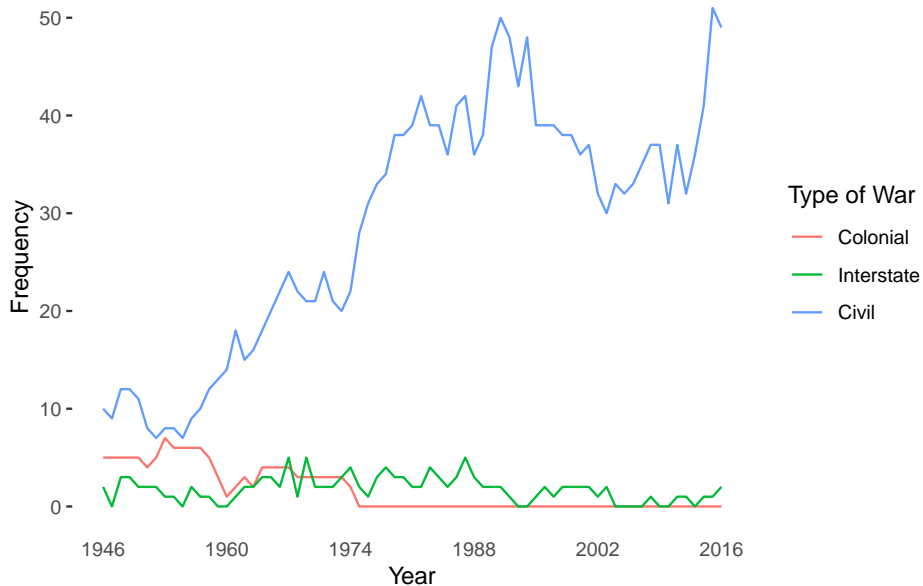

Measuring the Democratic Peace

Rob Williams

Washington University in St. Louis

September 10, 2019

War

Democracy Through the Years

Or is it?

V-DEM Polyarchy

Polity Scores

United States Polity Score

United States Polity Score

United States Polity Score