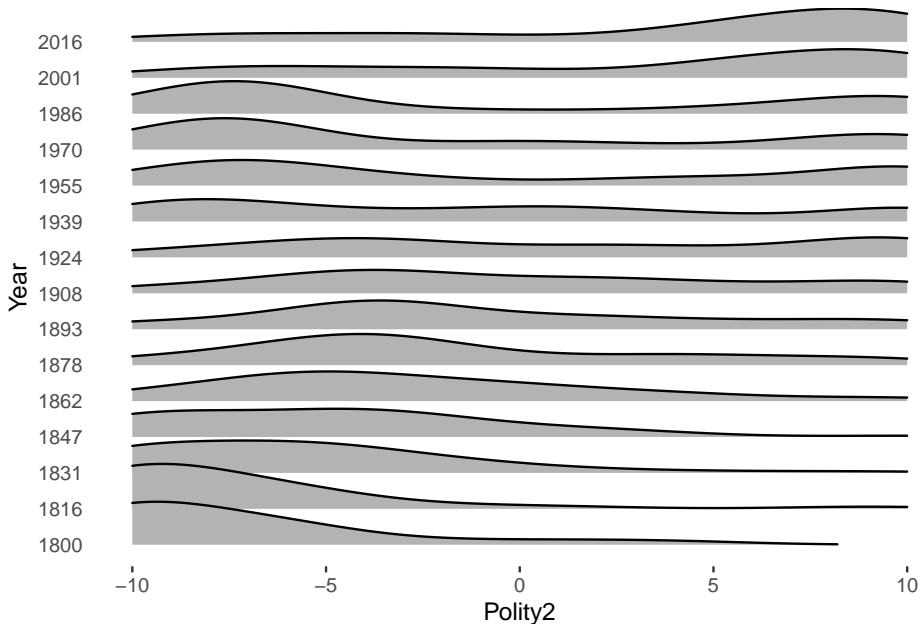

Measuring the Democratic Peace

Rob Williams

Washington University in St. Louis

September 10, 2019

War

Democracy Through the Years

Or is it?

V-DEM Polyarchy

Polity Scores

United States Polity Score

United States Polity Score

United States Polity Score