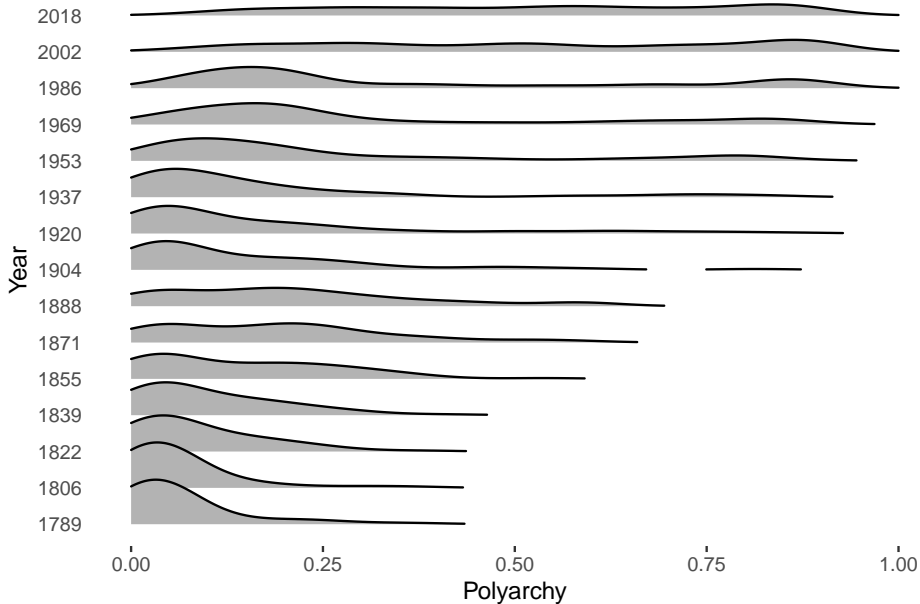

Measuring the Democratic Peace

Rob Williams

Washington University in St. Louis

September 10, 2019

War

Democracy Through the Years

Or is it?

V-DEM Polyarchy

Polity Scores

United States Polity Score

United States Polity Score

United States Polity Score