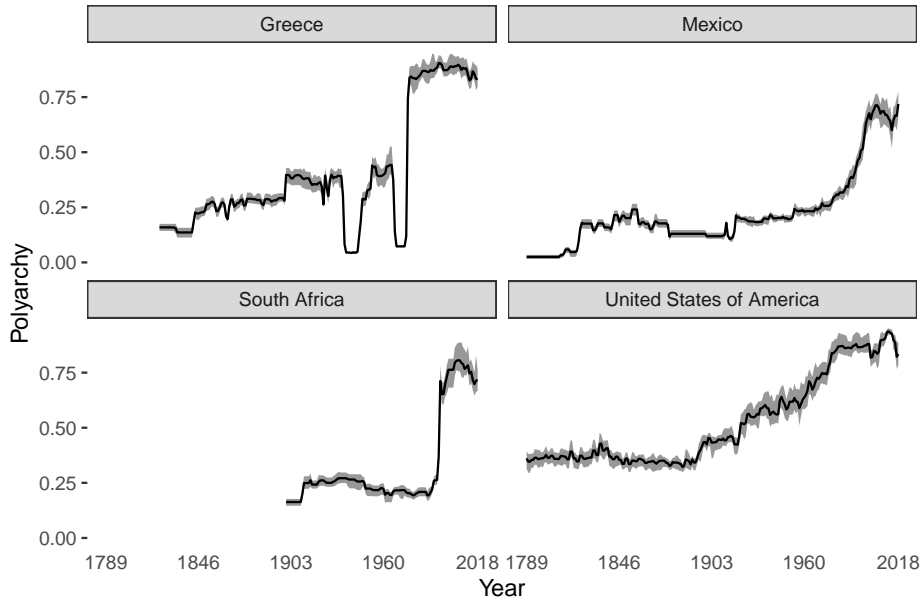

Measuring the Democratic Peace

Rob Williams

Washington University in St. Louis

September 10, 2019

War

Democracy Through the Years

Or is it?

V-DEM Polyarchy

Polity Scores

United States Polity Score

United States Polity Score

United States Polity Score